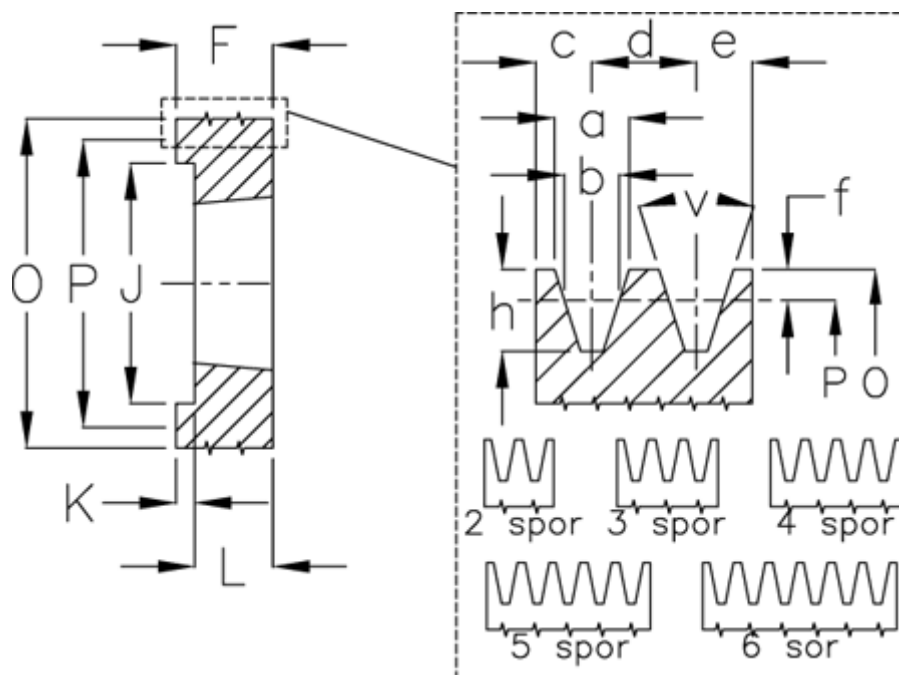

Article number: 604113010006

Description: V-belt pulley SPZ 100/6 TL2012

Measures

a	= 9,7	For bush	= 2012	P	= 100
b	= 8,5	h	= 11	Type	= SPZ
Bush ζ max	= 50	J	= 71.0	v	= 38 grader
c	= 8	K	= 44		
d	= 12	L	= 32		
e	= 8	m	= -		
f	= 2	Number of ribs	= 6		
F	= 76	O	= 104		